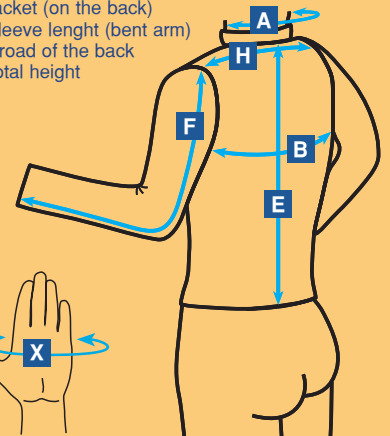

Sizes of the uniform

- A neck-band (round)
- B chest (round)
- C waist (round)
- D hip (round)
- E lenght of the fencing jacket (on the back)
- F sleeve lenght (bent arm)
- H broad of the back
- I total height