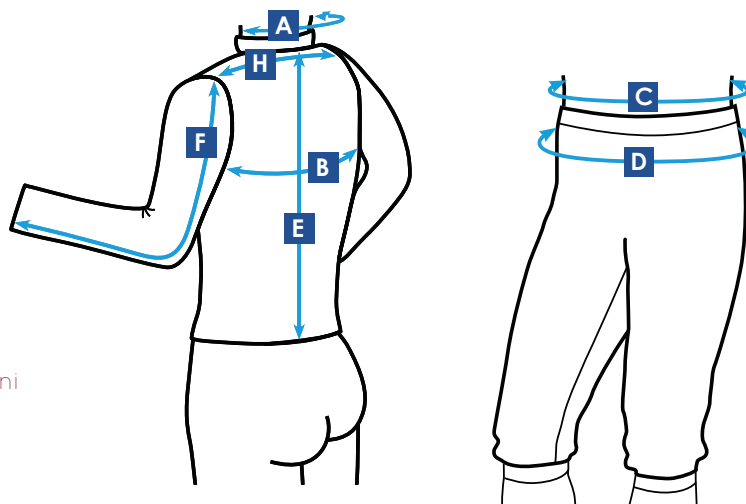

Le misure vanno prese senza maggiorazioni indossando indumenti leggeri